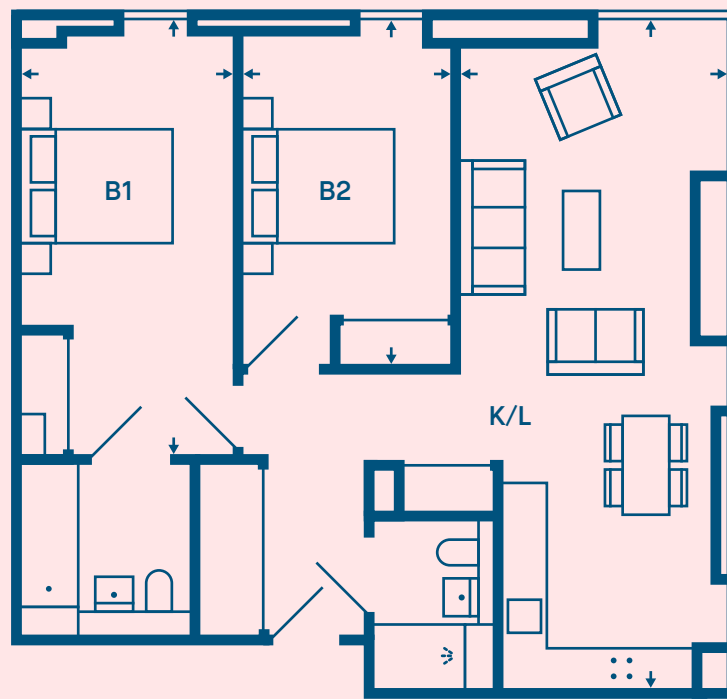

Apartment Type 2C.6

2 Bedroom

Level

G	01	02	03	04	05	06	07	08	09	10	11	12	13	14
15	16	17	18	19	20	21								

MeadowSide: The Gate

Internal Area (NSA)
74.31 m² / 799.87 ft²

Kitchen / Living
3.40 x 8.75 m

Master Bedroom
2.80 x 5.67 m

Bedroom 2
2.75 x 4.51 m

Location