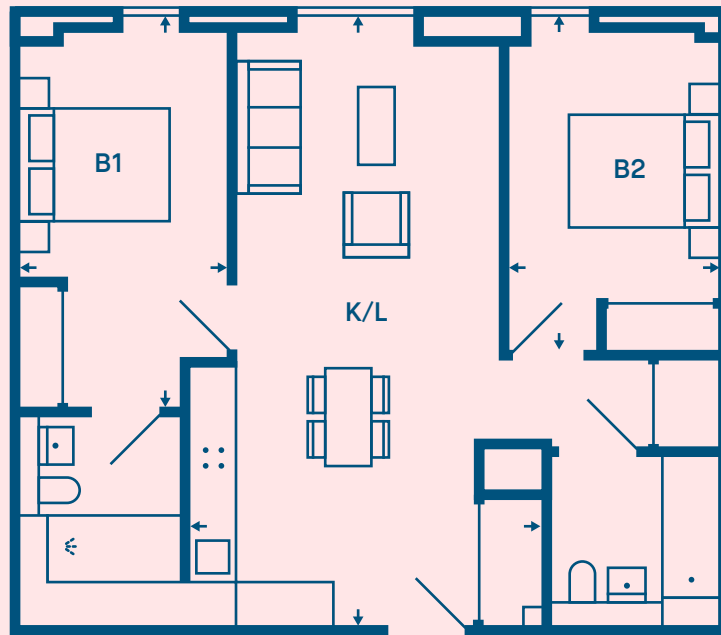

Apartment Type 2H.2

2 Bedroom

Level

| | | | | | | | | | | | | | | |
|----|----|----|----|----|----|----|----|----|----|----|----|----|----|----|
| G | 01 | 02 | 03 | 04 | 05 | 06 | 07 | 08 | 09 | 10 | 11 | 12 | 13 | 14 |
| 15 | 16 | 17 | 18 | 19 | 20 | 21 | | | | | | | | |

MeadowSide: The Gate

Internal Area (NSA)*
71.50 m² / 769.62 ft²

Kitchen / Living
4.64 x 8.00 m

Master Bedroom
2.81 x 5.07 m

Bedroom 2
2.85 x 4.40 m

*Internal Area for levels 13-20 are 72.29 m² / 778.12 ft²

Location