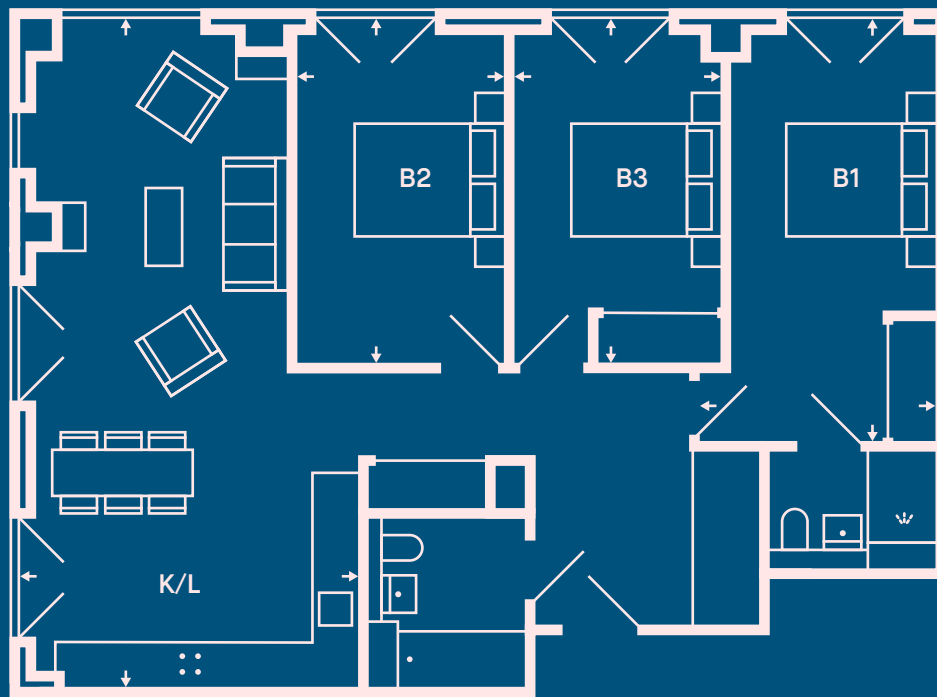

Apartment Type 3D.1

3 Bedroom

Level

G	01	02	03	04	05	06	07	08	09	10	11	12	13	14
15	16													

MeadowSide: The Stile

Internal Area (NSA)
96.54 m² / 1039.15 ft²

Bedroom 3
2.78 x 4.50 m

Kitchen / Living
4.36 x 8.73 m

Master Bedroom
2.73 x 5.52 m

Bedroom 2
2.75 x 4.50 m

Location