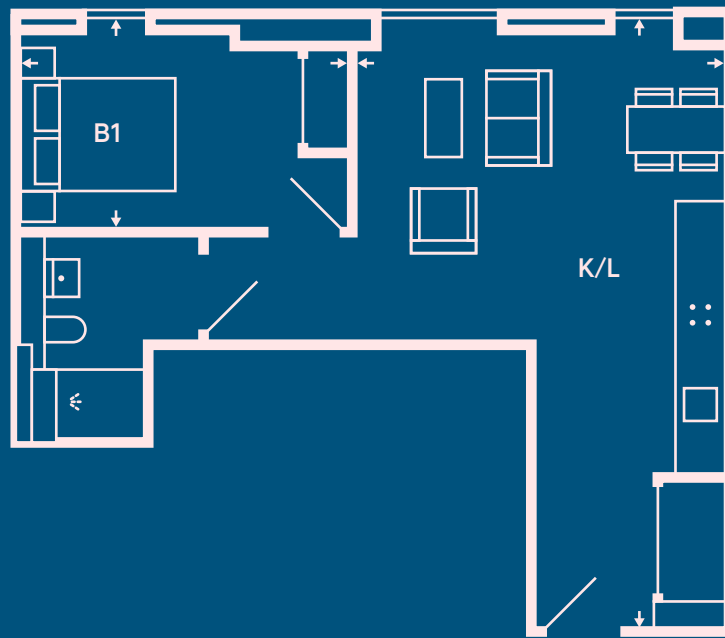

Apartment Type 1D.2

1 Bedroom

Level

G	01	02	03	04	05	06	07	08	09	10	11	12	13	14
15	16													

MeadowSide: The Stile

Internal Area (NSA)
49.09 m² / 528.40 ft²

Kitchen / Living
4.88 x 7.98 m

Master Bedroom
4.33 x 2.70 m

Location