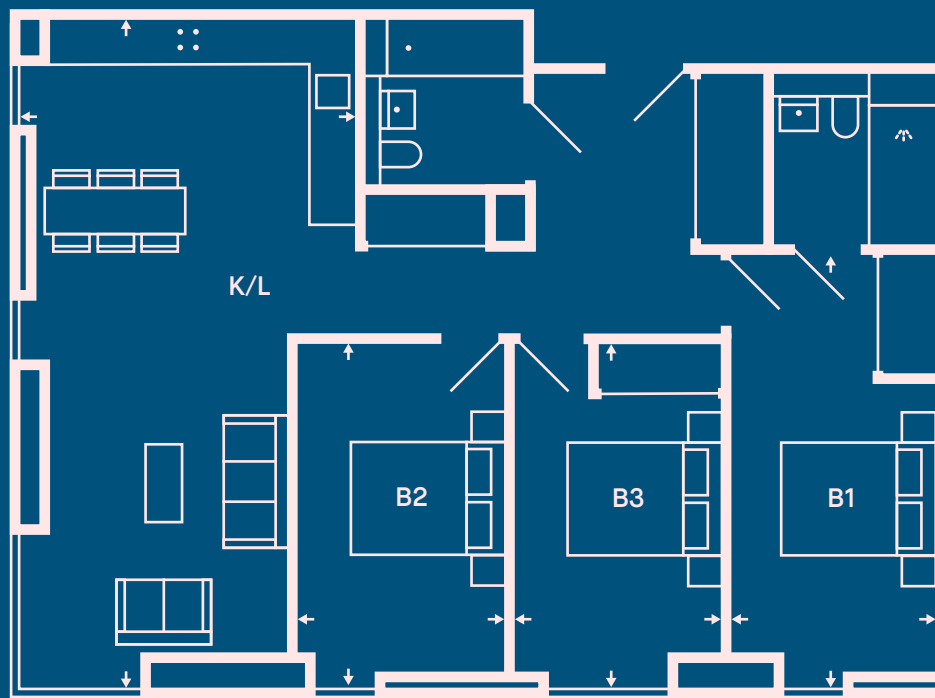

Apartment Type 3A.2

3 Bedroom

Level

G	01	02	03	04	05	06	07	08	09	10	11	12	13	14
15	16													

MeadowSide: The Stile

Internal Area (NSA)
99.22 m² / 1068.00 ft²

Bedroom 3
2.78 x 4.50 m

Kitchen / Living
4.38 x 8.78 m

Master Bedroom
2.75 x 5.69 m

Bedroom 2
2.75 x 4.50 m

Location